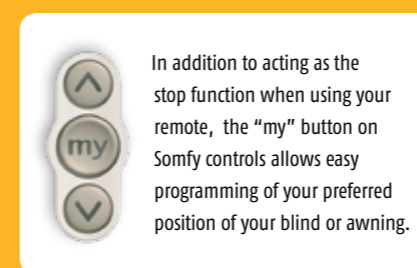

Telis Mod/Var Soliris RTS remote control with scroll wheel and sun / wind functions

1 Channel

Turn your sun sensor on and off with the touch of a button plus precise adjustment of horizontal blind slats.

Smoove RTS wall mounted control*

1 Channel

Wall-mounted, sensitive, single-channel control unit.

- Up,down and stop functions.
- «my» favourite position.

**Choice of modules and frames: modules available in 3 finishes, frames available in 7 finishes*

Smoove RTS wall mounted control (Open/Close)*

1 Channel

Wall-mounted, sensitive, single-channel control unit.

- Open, close and stop functions.
- «my» favourite position.

**Choice of modules and frames: modules available in 3 finishes, frames available in 7 finishes*